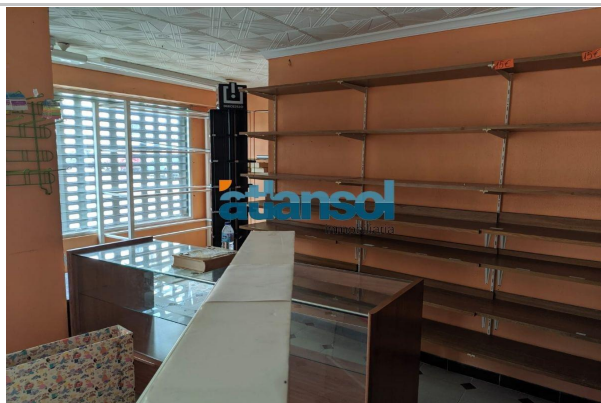

reference: 1092-AL

property type: commercial

sale/rent: for rent

price: 400 €

condition: reformed

address:
Nº: floor: 0

town: El Puerto de Santa María

province: Cádiz

postal code: 11500

zone: Crucero Baleares

sqm built:	65
living area:	55
plot sq.meters:	0
sqm terrace:	0
stays:	1
bathrooms:	0
toilets:	1
cupboards:	0

lift:	no
pool:	no
garages:	0
terraces:	0
storage room:	no
garden:	no
courtyard:	no
furnished:	no

floor:
air conditioner:
hot water:
fuel:
orientation:
antiquity:
outward/inward:
community fees/month: 0

description:

 Ocasión de ALQUILER de local en la zona de Crucero Baleares que cuenta con 55m² útiles y 1 aseo. ENGLISH, ITALIAN AND FRENCH SPOKEN. ref.228(1092-AL)FR/A